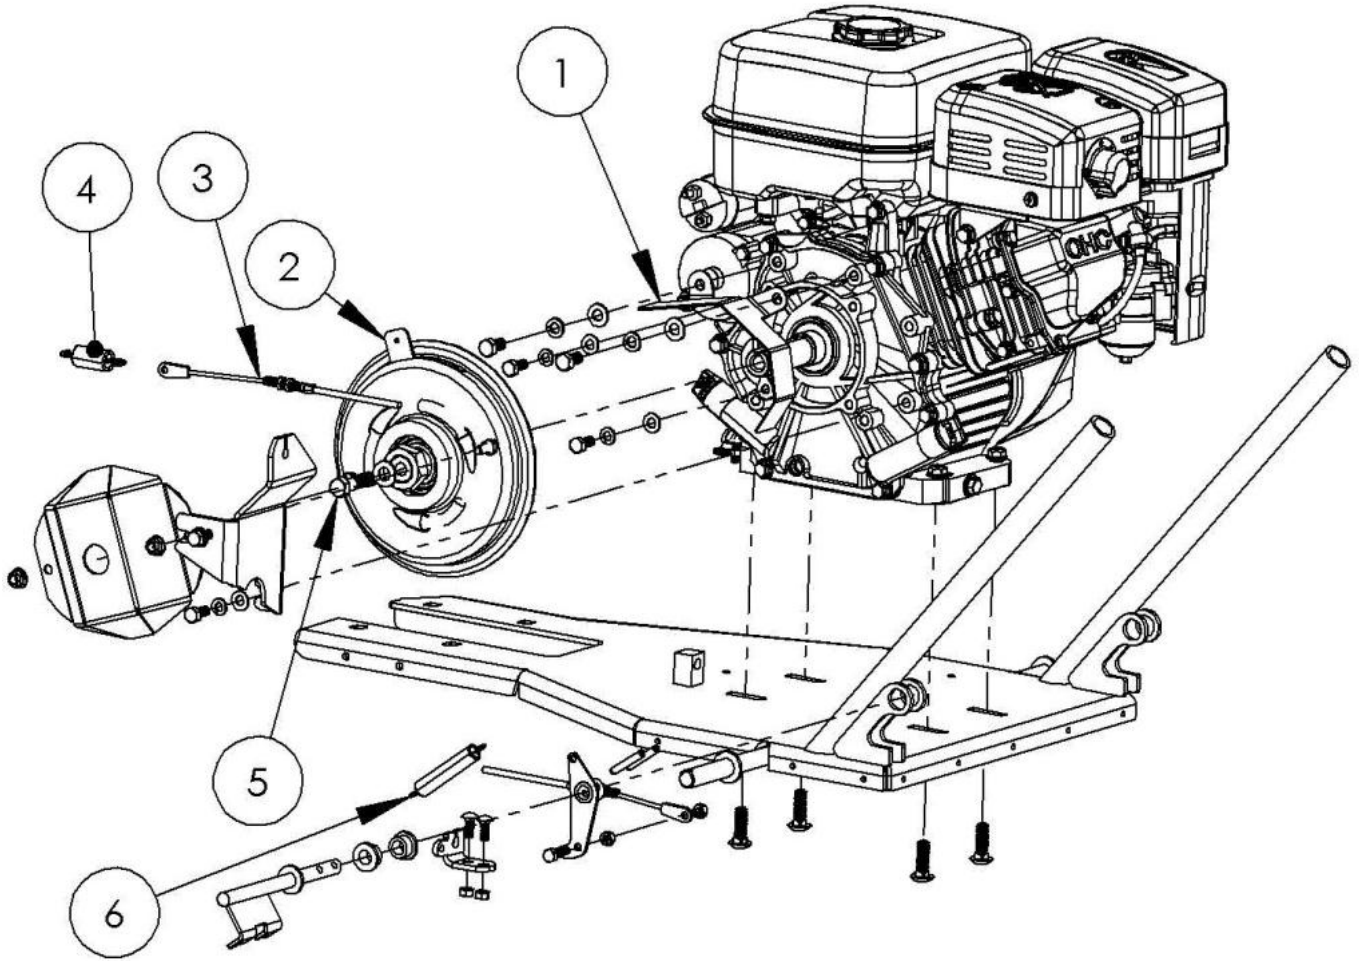

Lawn Solutions Service Parts

Compact Stump Grinder 9HP

All Models

Handle ASM

Ref	Part Num	Description
1	LS0022	Handle Grip
2	22-7810	Spacer
3	121-1877	Ball Knob
4	121-1878	Lever
5	LS0289	Control Panel Decal
6	LS0271	Clutch Handle
7	LS0286A	Clutch Cable
8	LS0286	Brake Cable

Cutter Head ASM

Ref	Part Num	Description
1	LS0289	Warning Decal
2	LS0254	Pillow Block Bearing
3	LS0251N	Tooth Nut
4	LS0251G	Cutter Tooth
5	LS0246	Cutter Head
6	121-2019	Sheave Taper
7	121-2022	Bushing Taper
8	92-0049	Key Square
9	LS0278	Drive Belt
10	LS0253	Cutter Head Cover

Frame ASM

Ref	Part Num	Description
1	3290-495	3/16" Clevis Pin
2	LS0259	Bronze Bushing 5/8"
3	120-3550	Tire
4	121-4870	Plug
5	121-6202	Ring Handle Lock
6	LS0283	Belt Cover

Frame ASM 2

Ref	Part Num	Description
1	LS0281	Rear Belt Guard
2	LS0275	Clutch ASM
3	LS0286a	Clutch Cable
4	LS0245	Clutch Spring
5	LS0276	Engine Crank Bolt
6	LS0245a	Brake Spring