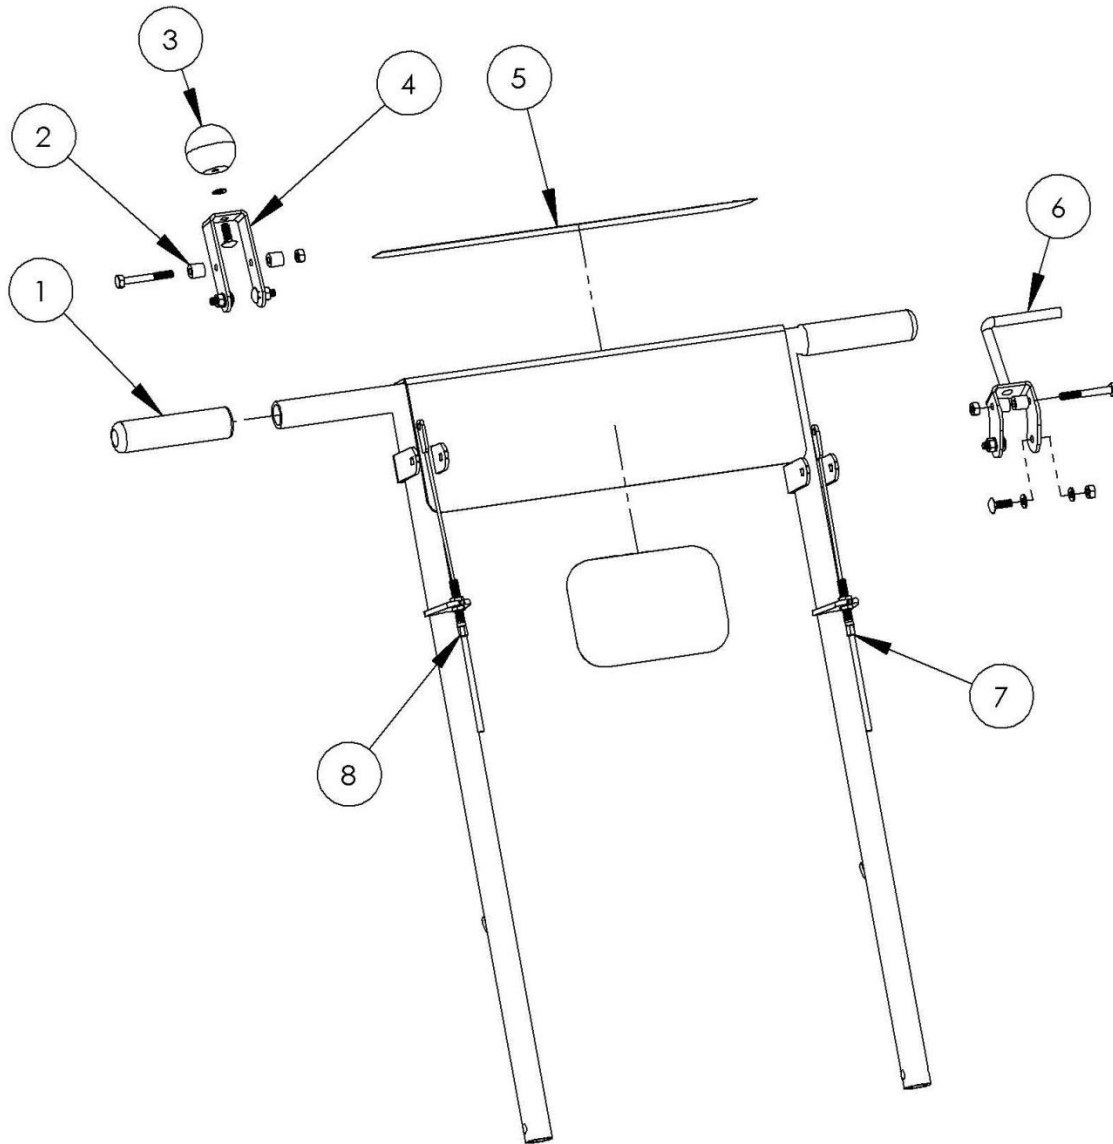

Lawn Solutions Service Parts

Compact Stump Grinder 9HP

All Models

Handle ASM

Ref	Part Num	Description
1	LS0022	Handle Grip
2	22-7810	Spacer
3	121-1877	Ball Knob
4	121-1878	Lever
5	LS0289	Control Panel Decal
6	LS0271	Clutch Handle
7	LS0286A	Clutch Cable
8	LS0286	Brake Cable

Cutter Head ASM

Ref	Part Num	Description
1	LS0289	Warning Decal
2	LS0254	Pillow Block Bearing
3	LS0251N	Tooth Nut
4	LS0251G	Cutter Tooth
5	LS0246	Cutter Head
6	121-2019	Sheave Taper
7	121-2022	Bushing Taper
8	92-0049	Key Square
9	LS0278	Drive Belt
10	LS0253	Cutter Head Cover

Frame ASM

Ref	Part Num	Description
1	3290-495	3/16" Clevis Pin
2	LS0259	Bronze Bushing 5/8"
3	120-3550	Tire
4	121-4870	Plug
5	121-6202	Ring Handle Lock
6	LS0283	Belt Cover

Frame ASM 2

Ref	Part Num	Description
1	LS0281	Rear Belt Guard
2	LS0275	Clutch ASM
3	LS0286a	Clutch Cable
4	LS0245	Clutch Spring
5	LS0276	Engine Crank Bolt
6	LS0245a	Brake Spring