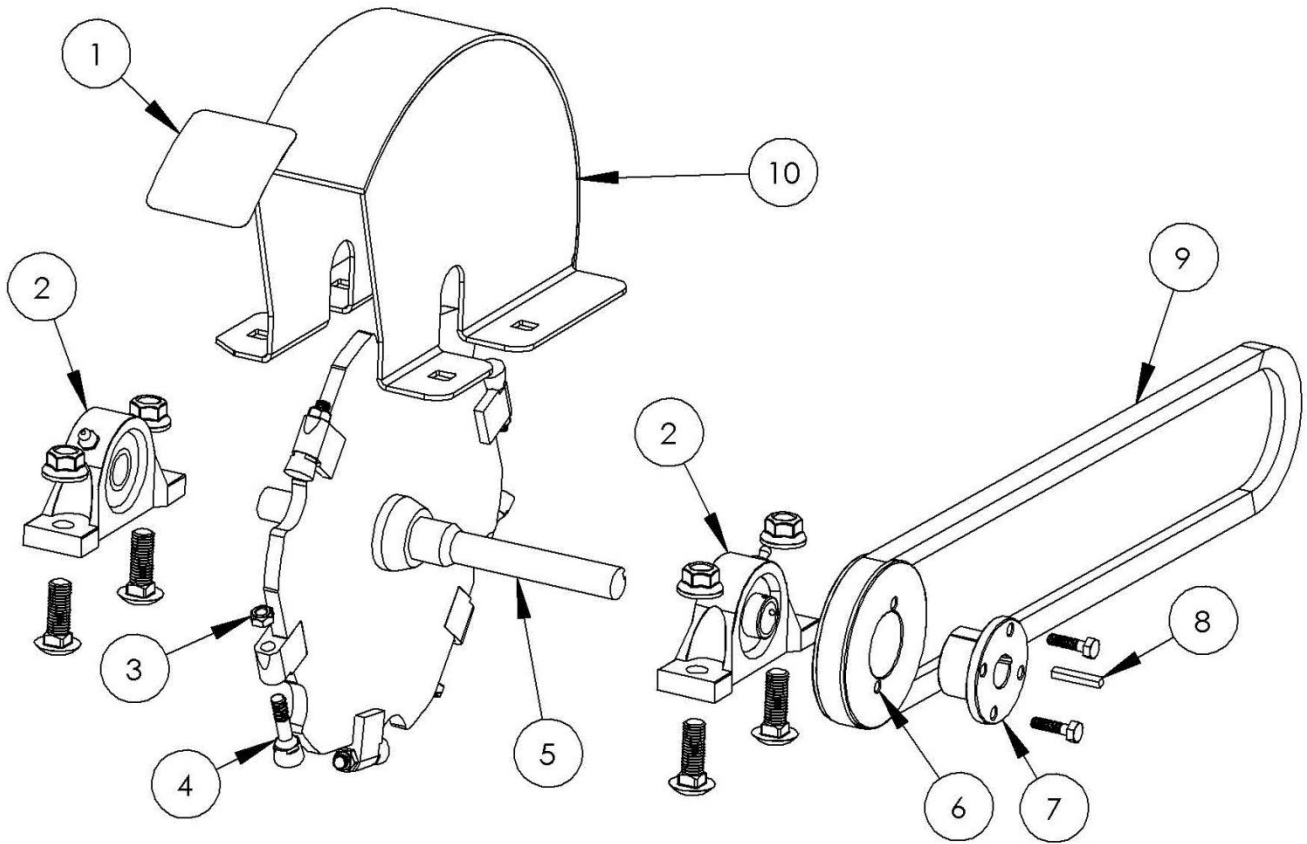

Lawn Solutions Service Parts

Compact Stump Grinder 9HP

All Models

Handle ASM

Ref	Part Num	Description
1	LS0022	Handle Grip
2	22-7810	Spacer
3	121-1877	Ball Knob
4	121-1878	Lever
5	LS0289	Control Panel Decal
6	LS0271	Clutch Handle
7	LS0286A	Clutch Cable
8	LS0286	Brake Cable

Cutter Head ASM

Ref	Part Num	Description
1	LS0289	Warning Decal
2	LS0254	Pillow Block Bearing
3	LS0251N	Tooth Nut
4	LS0251G	Cutter Tooth
5	LS0246	Cutter Head
6	121-2019	Sheave Taper
7	121-2022	Bushing Taper
8	92-0049	Key Square
9	LS0278	Drive Belt
10	LS0253	Cutter Head Cover

Frame ASM

Ref	Part Num	Description
1	3290-495	3/16" Clevis Pin
2	LS0259	Bronze Bushing 5/8"
3	120-3550	Tire
4	121-4870	Plug
5	121-6202	Ring Handle Lock
6	LS0283	Belt Cover

Frame ASM 2

Ref	Part Num	Description
1	LS0281	Rear Belt Guard
2	LS0275	Clutch ASM
3	LS0286a	Clutch Cable
4	LS0245	Clutch Spring
5	LS0276	Engine Crank Bolt
6	LS0245a	Brake Spring