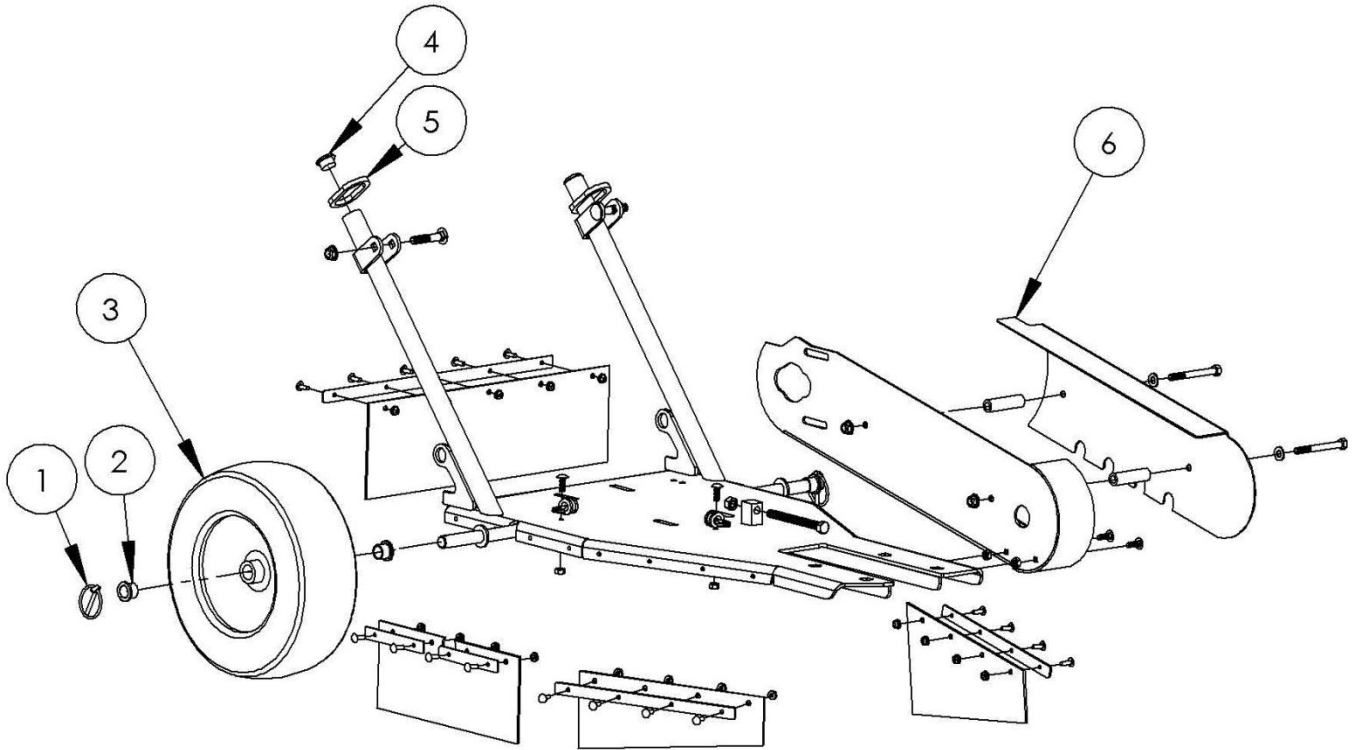

Lawn Solutions Service Parts

Compact Stump Grinder 9HP

All Models

Handle ASM

Ref	Part Num	Description
1	LS0022	Handle Grip
2	22-7810	Spacer
3	121-1877	Ball Knob
4	121-1878	Lever
5	LS0289	Control Panel Decal
6	LS0271	Clutch Handle
7	LS0286A	Clutch Cable
8	LS0286	Brake Cable

Cutter Head ASM

Ref	Part Num	Description
1	LS0289	Warning Decal
2	LS0254	Pillow Block Bearing
3	LS0251N	Tooth Nut
4	LS0251G	Cutter Tooth
5	LS0246	Cutter Head
6	121-2019	Sheave Taper
7	121-2022	Bushing Taper
8	92-0049	Key Square
9	LS0278	Drive Belt
10	LS0253	Cutter Head Cover

Frame ASM

Ref	Part Num	Description
1	3290-495	3/16" Clevis Pin
2	LS0259	Bronze Bushing 5/8"
3	120-3550	Tire
4	121-4870	Plug
5	121-6202	Ring Handle Lock
6	LS0283	Belt Cover

Frame ASM 2

Ref	Part Num	Description
1	LS0281	Rear Belt Guard
2	LS0275	Clutch ASM
3	LS0286a	Clutch Cable
4	LS0245	Clutch Spring
5	LS0276	Engine Crank Bolt
6	LS0245a	Brake Spring