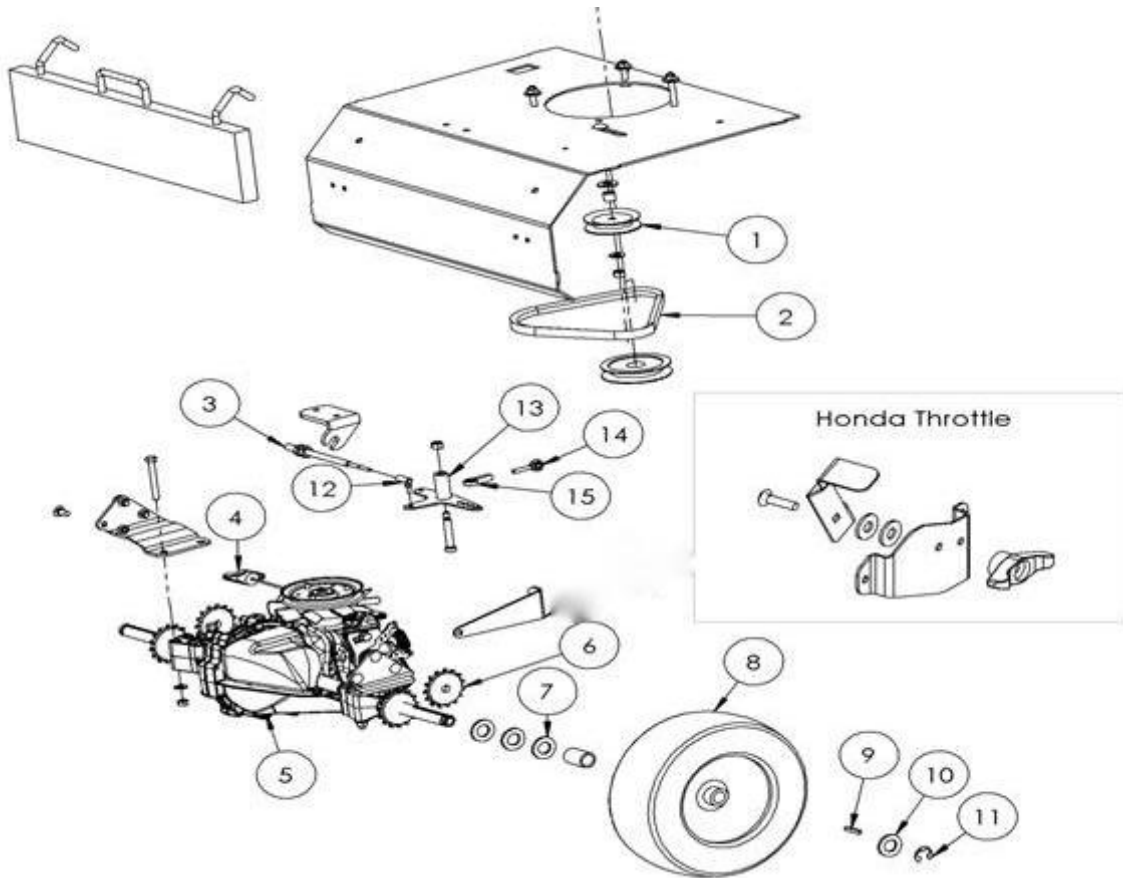

TA21 Aerators

LS00001-LS01999

Ref	Part Num	Description
1	3290-495	Pin-Klik
2	121-4897	Wheel-Transport
3	LS0308	Trail Arm
4	LS0317	Trail Arm Link
5	108519	Bushing-Bronze
6	LS0318	Shoulder Bolt 1/2x3/8
7	LS0316	Shoulder Bolt 3/8x5/16

Ref	Part Num	Description
8R	LS0313	RT Upper Pivot
8L	LS0314	LT Upper Pivot
9	108519	Bushing-Bronze
10	LS0368	Yoke
11	LS0367	Lift Cable
12	121-6080	Weight-Aerator
13	121-2034-03	Toe Guard

TA21 Aerators

LS00001-LS01999

Ref	Part Num	Description
1	62-4530	Idler Pulley
2	LS0224	A27 Belt
3	LS0365	Cable
4	LS0049	T-Knob
5	LS0347	Transmission ASM
6	LS0348	Idler Sprocket
7	3256-39	Flat Washer
8	120-3550	Wheel ASM

Ref	Part Num	Description
9	92-0049	Key-Square
10	3256-39	Flat Washer
11	32151-48	E-Clip
12	LS0366	Cable Ball Joint
13	LS0345	Pivot Control Arm
14	LS0343	Male Rod End
15	LS0343a	Female Rod End