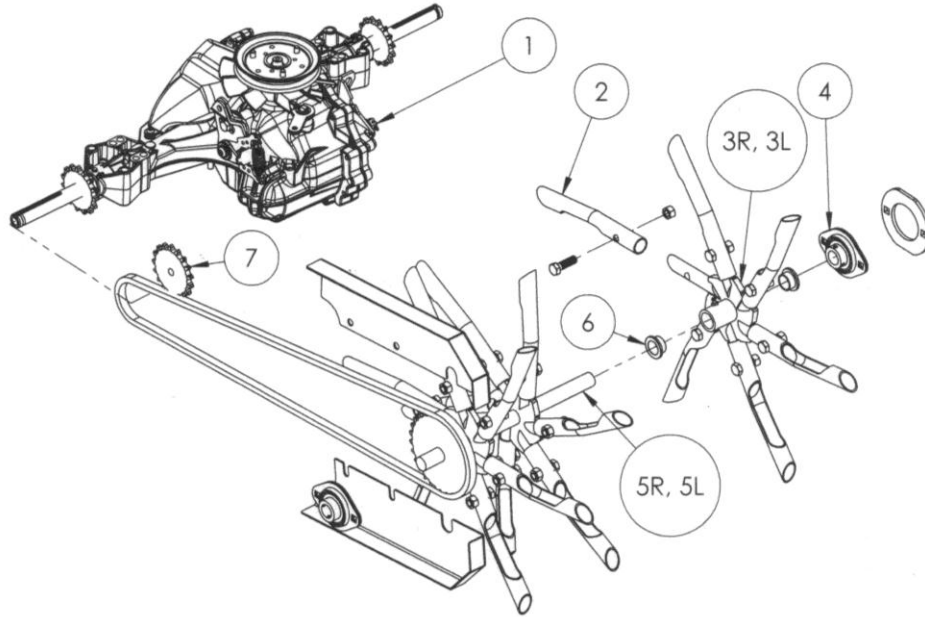

TA21 Aerators

LS00001-LS01999

Ref	Part Num	Description
1	LS0347	Transmission ASM
2	121-4894	Tine-Coring
3R	121-6096-01	Spyder Tine ASM
3L	121-6099-01	Spyder Tine ASM
4	121-1961	Bearing

Ref	Part Num	Description
5R	LS0320	Right Tine ASM
5L	LS0319	Left Tine ASM
6	108519	Bushing Bronze
7	LS0348	Idler Sprocket