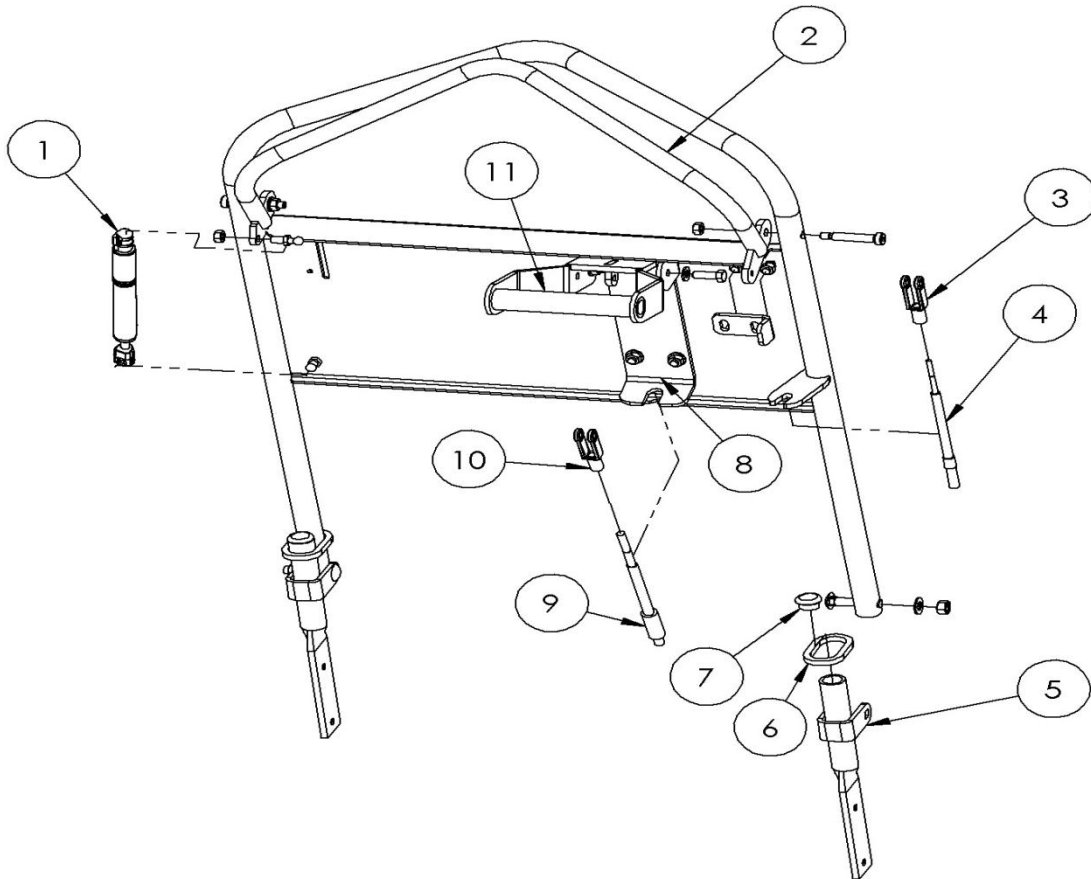

Ref	Part Num	Description
1	LS0156	OP Handle (Metal)
2	LS0156a	Op Handle Linkage
3	LS0160	OP Spring
4	1-513051	NO Kill Switch
5	LS0371	Lift Handle
6	LS0370	Lift Handle BRKT
7	LS0368	Yoke

Ref	Part Num	Description
8	LS0367	Lift Cable
9	121-4870	Plastic Plug
10	121-4866-03	Mount-Handle
11	121-6202	Handle Ring
12	LS0365a	Trans Cable
13	1-302006	Cast Handle
14	LS0022	Rubber Grip

TA21 Aerators

LS00001-LS01999

Ref	Part Num	Description
1	LS0342	Shock
2	LS0360	Push Pull Control
3	LS0364	30 Series Clevis Pin
4	LS0365	Cable
5	121-4866-03	Mount-Handle
6	121-6202	Handle Ring

Ref	Part Num	Description
7	121-4870	Plastic Plug
8	LS0370	Lift Handle BRKT
9	LS0367	Lift Cable
10	LS0368	Yoke
11	LS0371	Lift Handle

TA21 Aerators

LS00001-LS01999

Ref	Part Num	Description
1	3290-495	Pin-Klik
2	121-4897	Wheel-Transport
3	LS0308	Trail Arm
4	LS0317	Trail Arm Link
5	108519	Bushing-Bronze
6	LS0318	Shoulder Bolt 1/2x3/8
7	LS0316	Shoulder Bolt 3/8x5/16

Ref	Part Num	Description
1	62-4530	Idler Pulley
2	LS0224	A27 Belt
3	LS0365	Cable
4	LS0049	T-Knob
5	LS0347	Transmission ASM
6	LS0348	Idler Sprocket
7	3256-39	Flat Washer
8	120-3550	Wheel ASM

Ref	Part Num	Description
9	92-0049	Key-Square
10	3256-39	Flat Washer
11	32151-48	E-Clip
12	LS0366	Cable Ball Joint
13	LS0345	Pivot Control Arm
14	LS0343	Male Rod End
15	LS0343a	Female Rod End