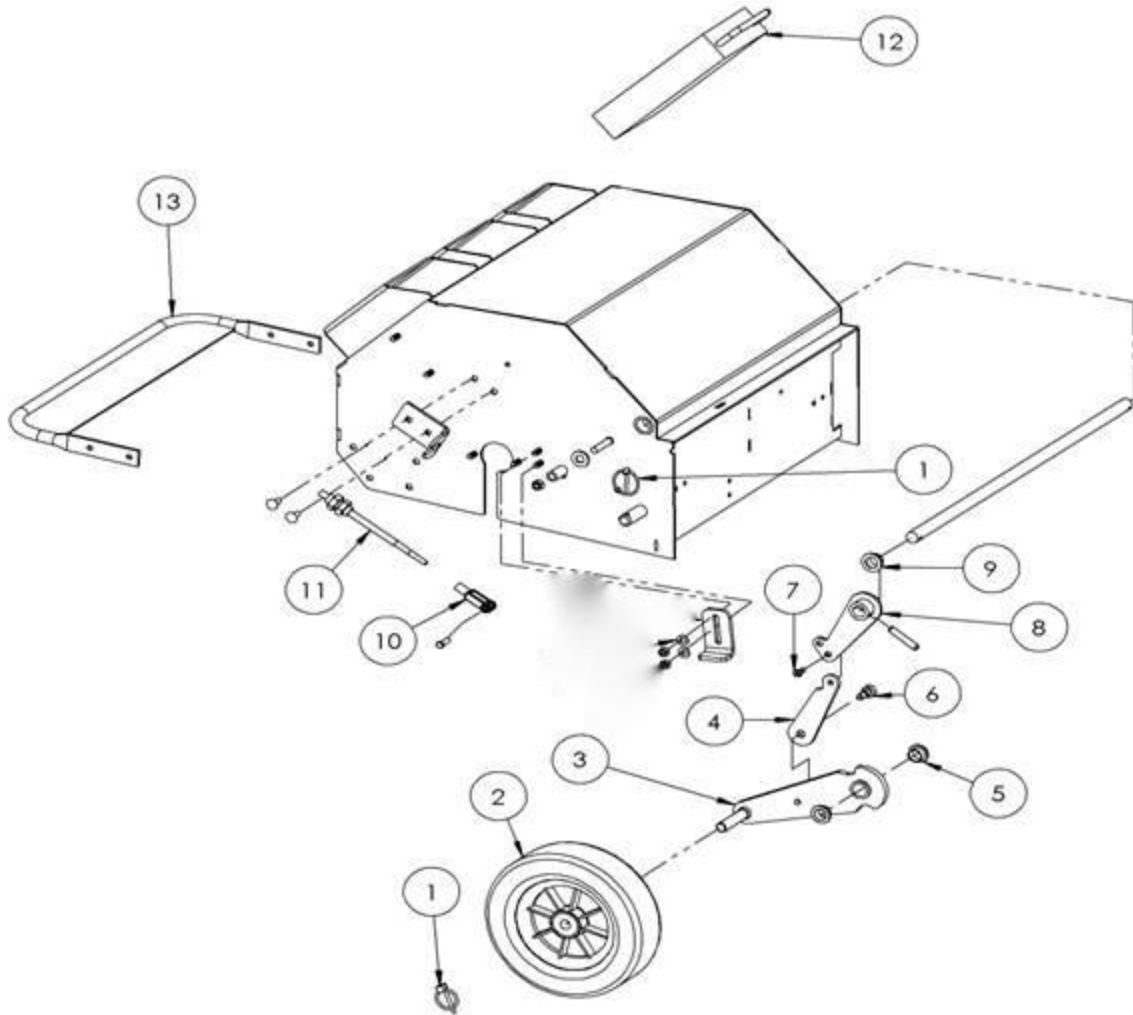

Ref	Part Num	Description
1	LS0156	OP Handle (Metal)
2	LS0156a	Op Handle Linkage
3	LS0160	OP Spring
4	1-513051	NO Kill Switch
5	LS0371	Lift Handle
6	LS0370	Lift Handle BRKT
7	LS0368	Yoke

Ref	Part Num	Description
8	LS0367	Lift Cable
9	121-4870	Plastic Plug
10	121-4866-03	Mount-Handle
11	121-6202	Handle Ring
12	LS0365a	Trans Cable
13	1-302006	Cast Handle
14	LS0022	Rubber Grip

TA21 Aerators

LS00001-LS01999

Ref	Part Num	Description
1	LS0342	Shock
2	LS0360	Push Pull Control
3	LS0364	30 Series Clevis Pin
4	LS0365	Cable
5	121-4866-03	Mount-Handle
6	121-6202	Handle Ring

Ref	Part Num	Description
7	121-4870	Plastic Plug
8	LS0370	Lift Handle BRKT
9	LS0367	Lift Cable
10	LS0368	Yoke
11	LS0371	Lift Handle

TA21 Aerators

LS00001-LS01999

Ref	Part Num	Description
1	3290-495	Pin-Klik
2	121-4897	Wheel-Transport
3	LS0308	Trail Arm
4	LS0317	Trail Arm Link
5	108519	Bushing-Bronze
6	LS0318	Shoulder Bolt 1/2x3/8
7	LS0316	Shoulder Bolt 3/8x5/16