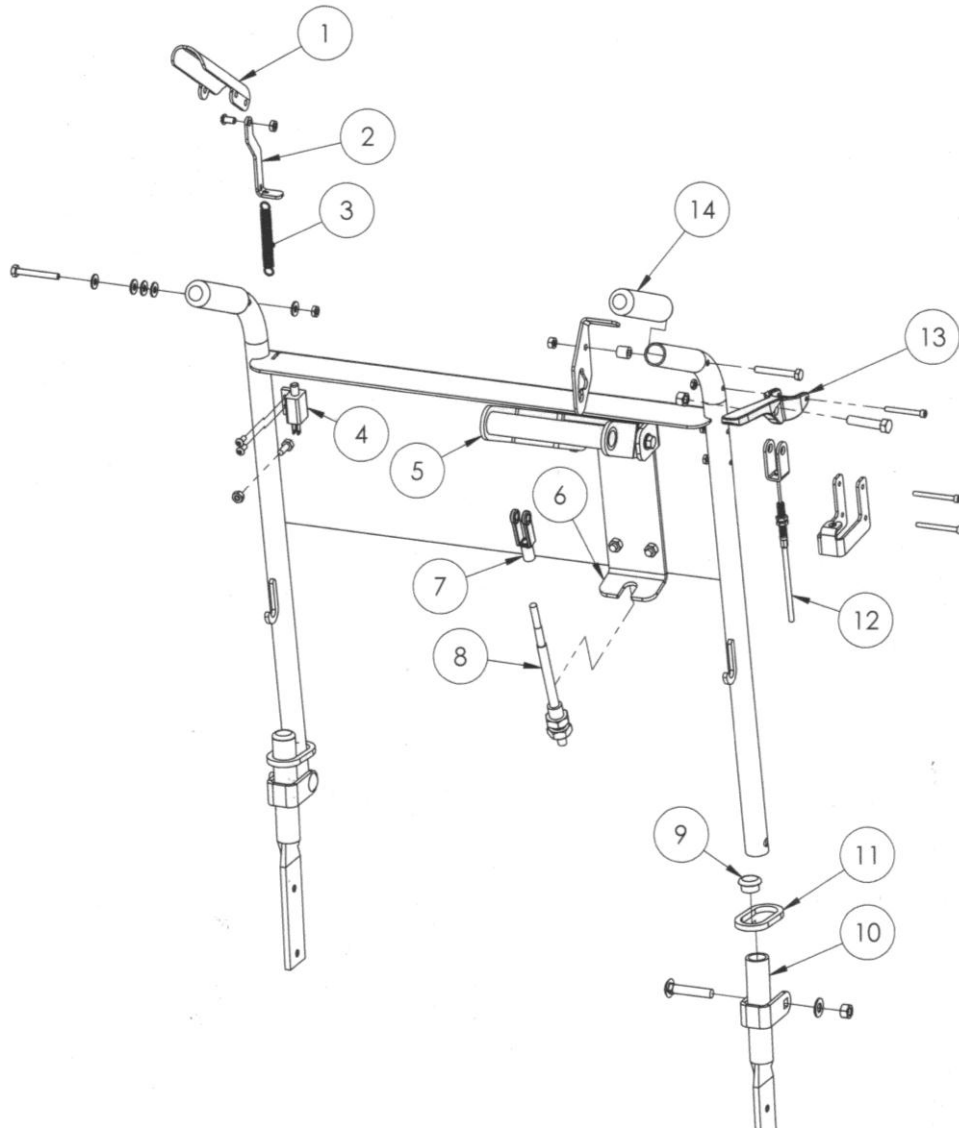

Ref	Part Num	Description
1	LS0156	OP Handle (Metal)
2	LS0156a	Op Handle Linkage
3	LS0160	OP Spring
4	1-513051	NO Kill Switch
5	LS0371	Lift Handle
6	LS0370	Lift Handle BRKT
7	LS0368	Yoke

Ref	Part Num	Description
8	LS0367	Lift Cable
9	121-4870	Plastic Plug
10	121-4866-03	Mount-Handle
11	121-6202	Handle Ring
12	LS0365a	Trans Cable
13	1-302006	Cast Handle
14	LS0022	Rubber Grip

TA21 Aerators

LS00001-LS01999

Ref	Part Num	Description
1	LS0342	Shock
2	LS0360	Push Pull Control
3	LS0364	30 Series Clevis Pin
4	LS0365	Cable
5	121-4866-03	Mount-Handle
6	121-6202	Handle Ring

Ref	Part Num	Description
7	121-4870	Plastic Plug
8	LS0370	Lift Handle BRKT
9	LS0367	Lift Cable
10	LS0368	Yoke
11	LS0371	Lift Handle

Ref	Part Num	Description
1	62-4530	Idler Pulley
2	LS0224	A27 Belt
3	LS0365	Cable
4	LS0049	T-Knob
5	LS0347	Transmission ASM
6	LS0348	Idler Sprocket
7	3256-39	Flat Washer
8	120-3550	Wheel ASM

Ref	Part Num	Description
9	92-0049	Key-Square
10	3256-39	Flat Washer
11	32151-48	E-Clip
12	LS0366	Cable Ball Joint
13	LS0345	Pivot Control Arm
14	LS0343	Male Rod End
15	LS0343a	Female Rod End

TA21 Aerators

Parts Shown below are unique to these serial numbers
LS02000 – LS02999

Ref	Part Num	Description
1	120-3550	Wheel ASM
2	121-4897	Wheel-Transport
3	LS0368	Yoke
4	LS0367a	Lift Cable
5	LS0224	A27 Belt
6	121-4934	Sprocket
7	62-4530	Idler Pulley
8	121-6068	Cable
9	121-4894	Tine-Coring
10L	121-6099-01	Spyder Tine ASM
10R	121-6096-01	Spyder Tine ASM
11	108519	Bronze Bushing