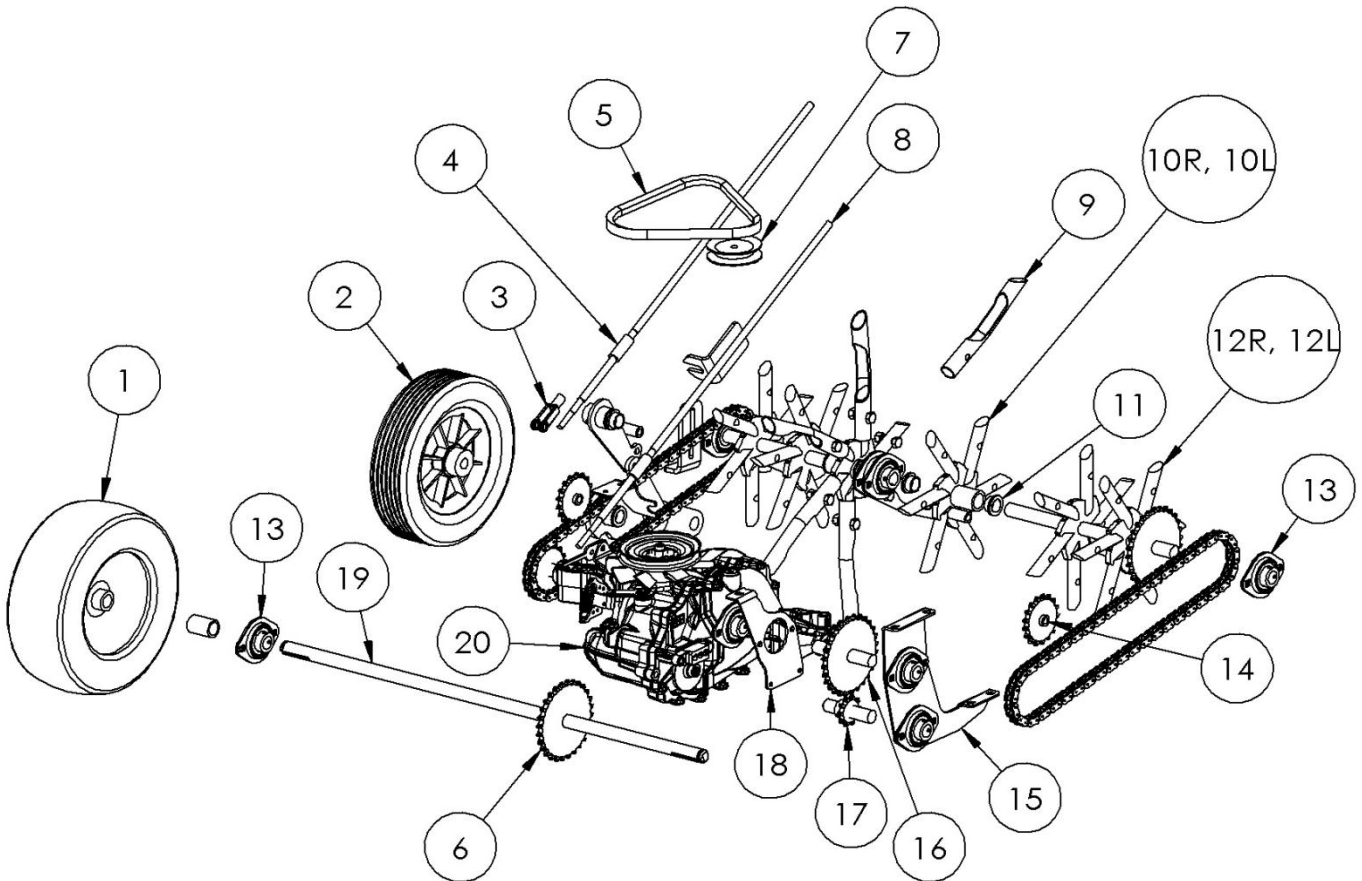

Ref	Part Num	Description
1	62-4530	Idler Pulley
2	LS0224	A27 Belt
3	LS0365	Cable
4	LS0049	T-Knob
5	LS0347	Transmission ASM
6	LS0348	Idler Sprocket
7	3256-39	Flat Washer
8	120-3550	Wheel ASM

Ref	Part Num	Description
9	92-0049	Key-Square
10	3256-39	Flat Washer
11	32151-48	E-Clip
12	LS0366	Cable Ball Joint
13	LS0345	Pivot Control Arm
14	LS0343	Male Rod End
15	LS0343a	Female Rod End

TA21 Aerators

LS00001-LS01999

Ref	Part Num	Description
1	LS0347	Transmission ASM
2	121-4894	Tine-Coring
3R	121-6096-01	Spyder Tine ASM
3L	121-6099-01	Spyder Tine ASM
4	121-1961	Bearing

Ref	Part Num	Description
5R	LS0320	Right Tine ASM
5L	LS0319	Left Tine ASM
6	108519	Bushing Bronze
7	LS0348	Idler Sprocket

TA21 Aerators

Parts Shown below are unique to these serial numbers
LS02000 – LS02999

Ref	Part Num	Description
1	120-3550	Wheel ASM
2	121-4897	Wheel-Transport
3	LS0368	Yoke
4	LS0367a	Lift Cable
5	LS0224	A27 Belt
6	121-4934	Sprocket
7	62-4530	Idler Pulley
8	121-6068	Cable
9	121-4894	Tine-Coring
10L	121-6099-01	Spyder Tine ASM
10R	121-6096-01	Spyder Tine ASM
11	108519	Bronze Bushing